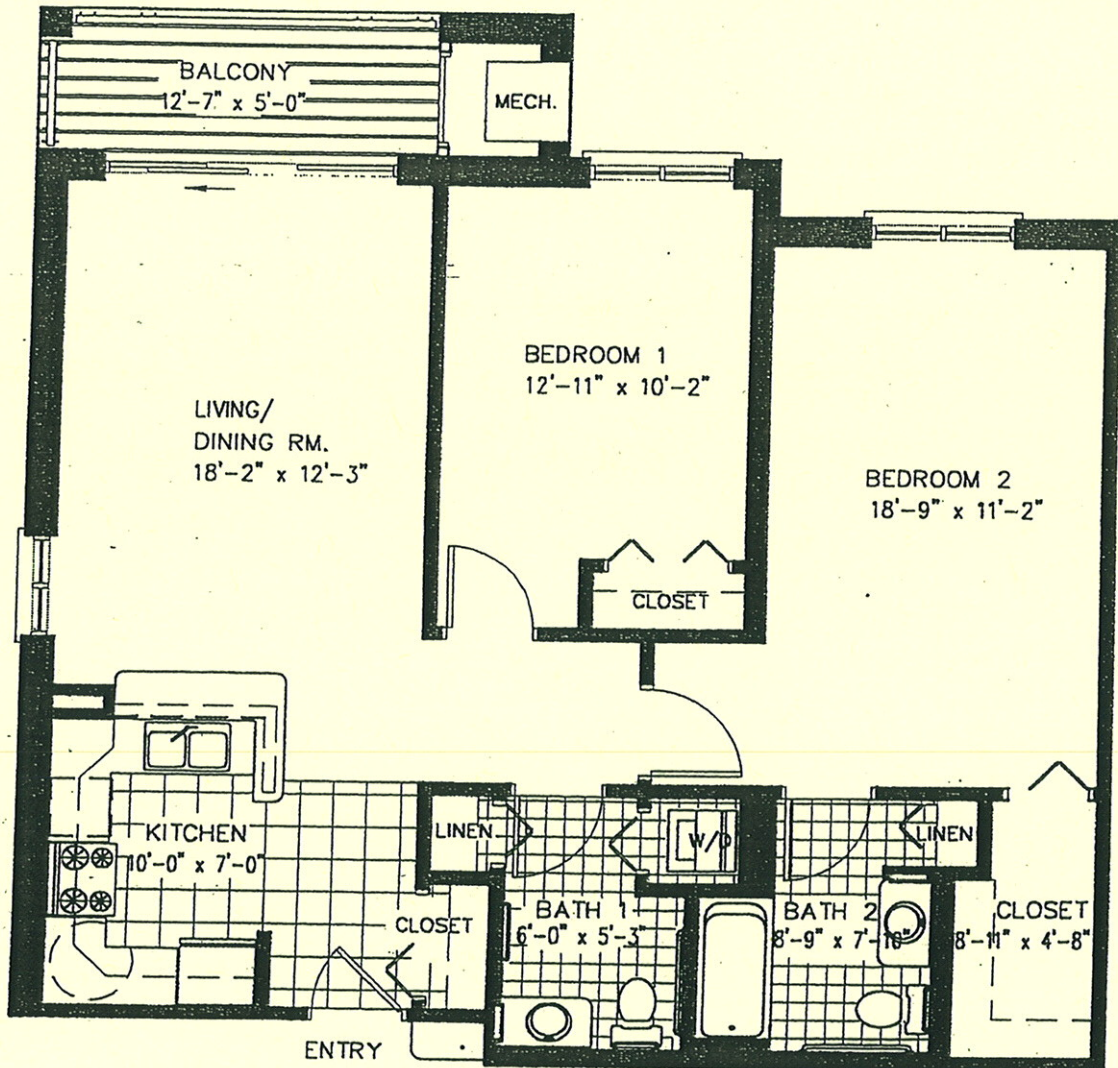

# BROOKLINE

RETIREMENT APARTMENTS

MADISON, WISCONSIN

**BREWER (B)** 1,100 SQ. FT. W/O BALCONY  
67 SQ. FT. BALCONY

2 BEDROOMS  
1-1/2 BATHS

NOTE: ALL DIMENSIONS ARE APPROXIMATE